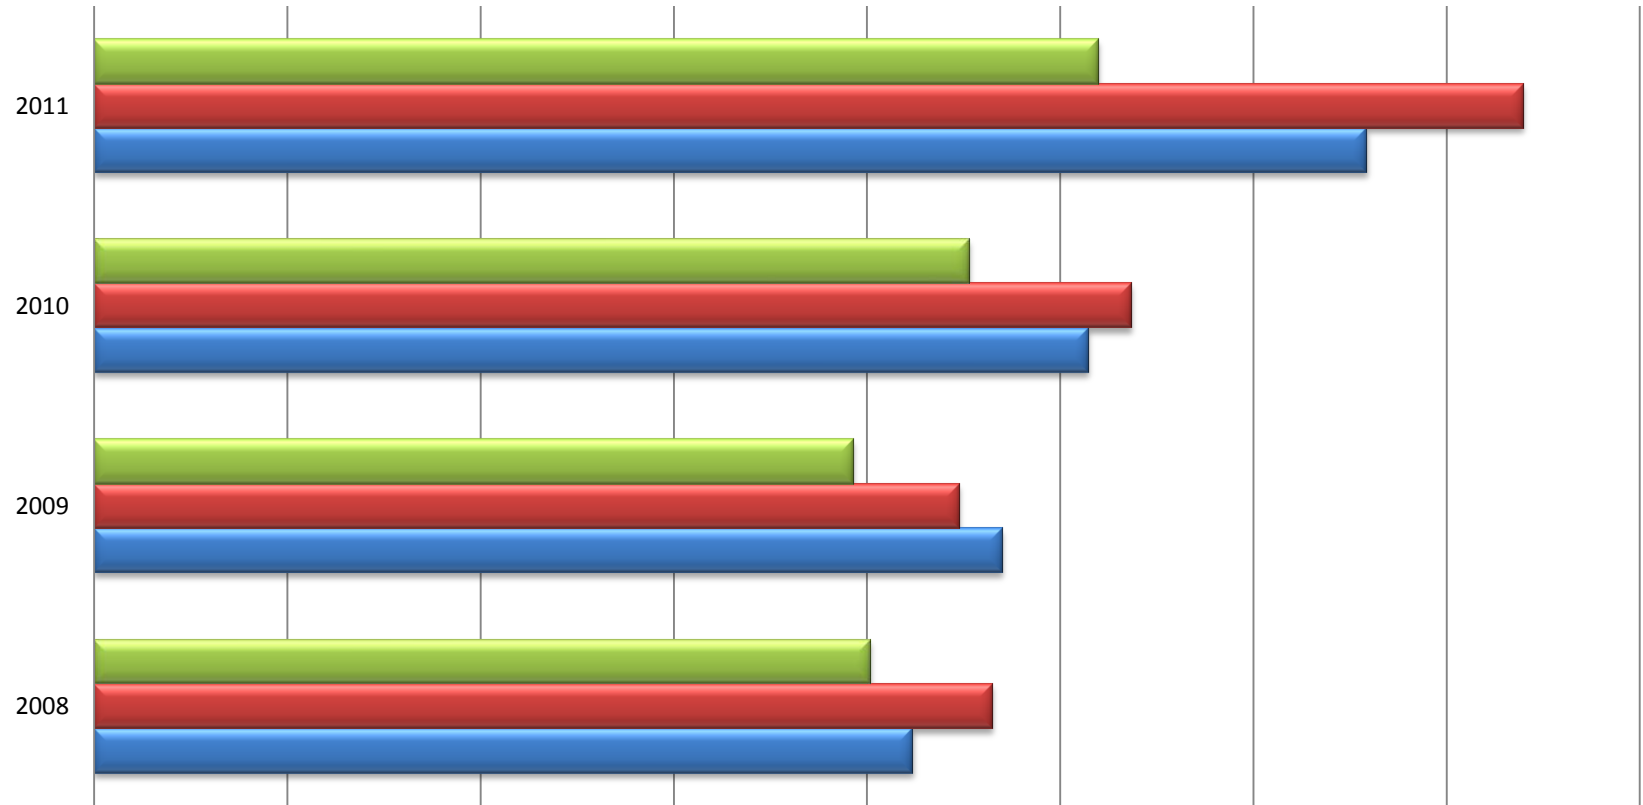

# Math Three Year Performance Growth for ELL

Chart Title

	2008	2009	2010	2011
8th ELL Math	40.2	39.3	45.3	52
7th ELL Math	46.5	44.8	53.7	74
DCMS All ELL	42.4	47	51.5	65.9