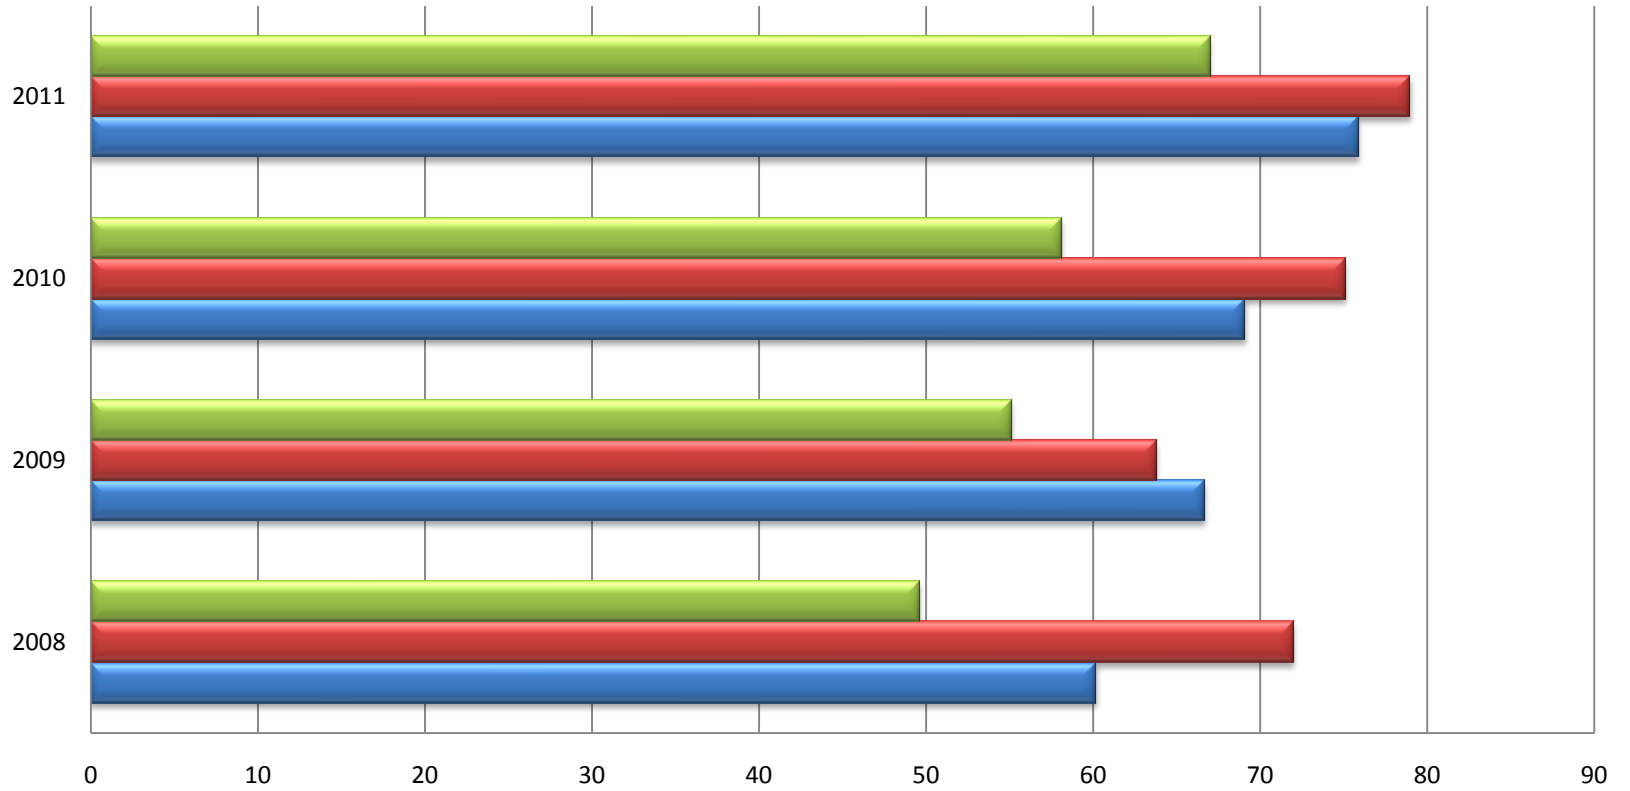

Reading Three Year Performance Growth for ELL

Chart Title

	2008	2009	2010	2011
8th ELL Reading	49.6	55.1	58.1	67
7th ELL Reading	72	63.8	75.1	79
DCMS All ELL	60.2	66.7	69.1	75.9