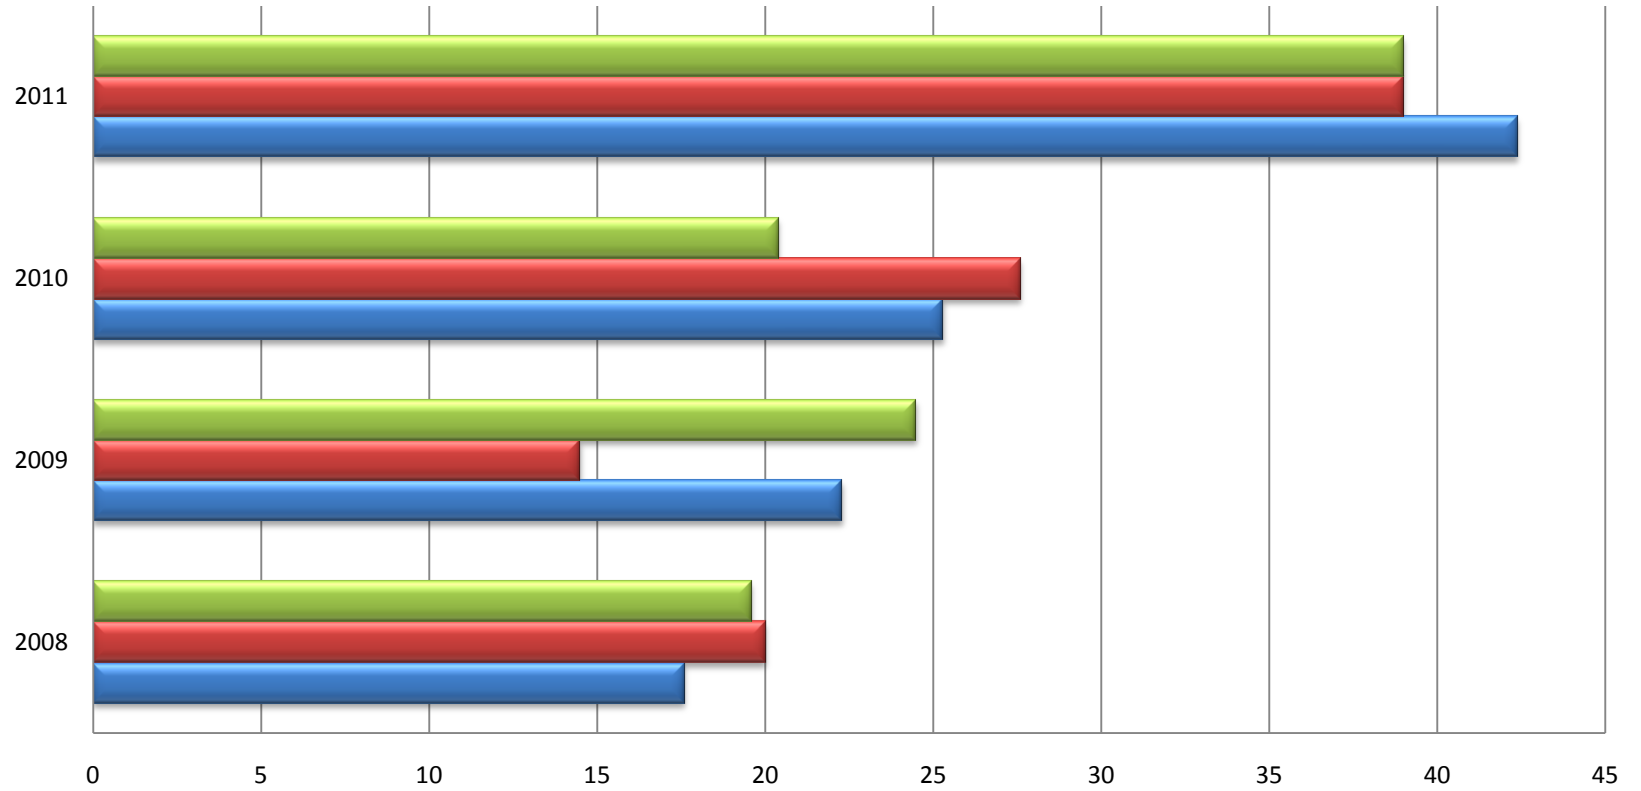

Math Three Year Performance Growth for SPED

Chart Title

	2008	2009	2010	2011
8th SPED Math	19.6	24.5	20.4	39
7th SPED Math	20	14.5	27.6	39
DCMS All SPED	17.6	22.3	25.3	42.4