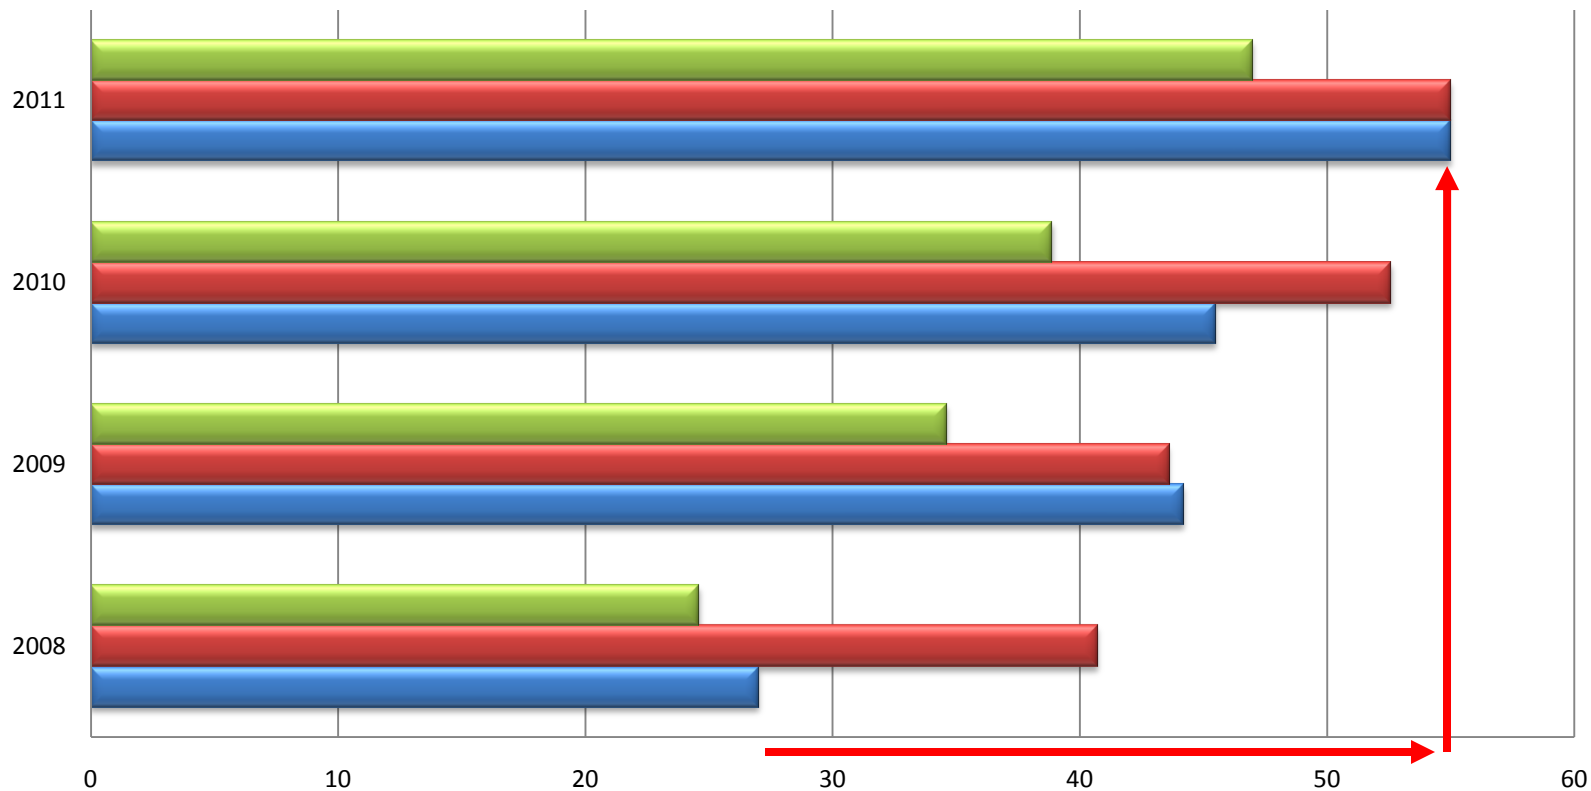

# Reading Three Year Performance Growth for SPED

## Reading SPED Three Year Growth Comparison

	2008	2009	2010	2011
8th SPED Reading	24.6	34.6	38.9	47
7th SPED Reading	40.7	43.6	52.6	55
DCMS All SPED	27	44.2	45.5	55